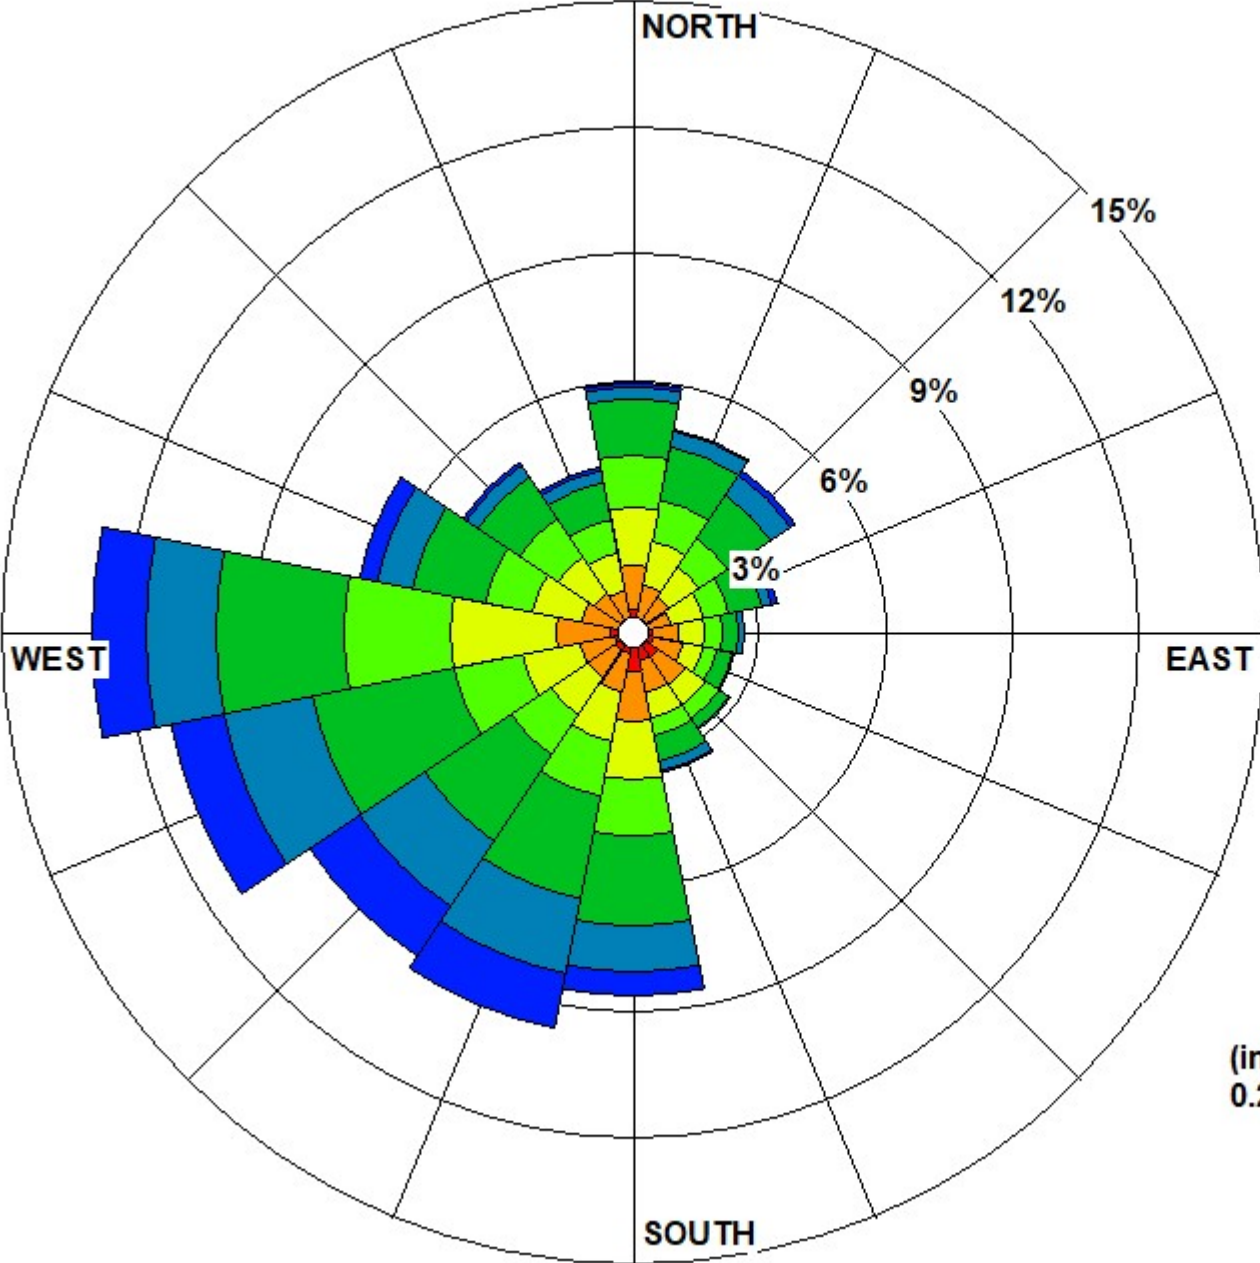

APPENDIX ES14.2

WIND ROSE FOR WITTERING AIRFIELD 2000-2019

Wittering, UK 2000-2019

Wind Speed
(m/s)

- ≥ 9.0
- 7.0 - 9.0
- 5.0 - 7.0
- 4.0 - 5.0
- 3.0 - 4.0
- 2.0 - 3.0
- 0.5 - 2.0

Calms: 0.98%

(includes hours with less than
0.2 mm of precipitation)